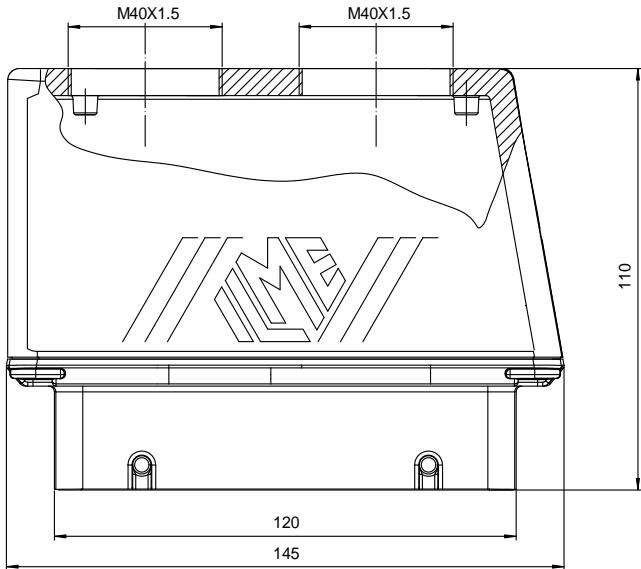

Diritti riservati

All rights reserved

06.07.20

MBV 24.240

Scale

©.Merafin

hood with top entry M40:1