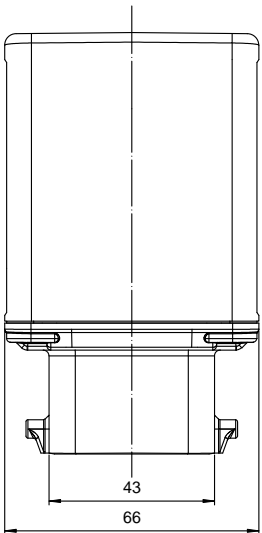

Diritti riservati

All rights reserved

06.07.20

MBV 24.240

Scale

©.Merafin

hood with top entry M40:1