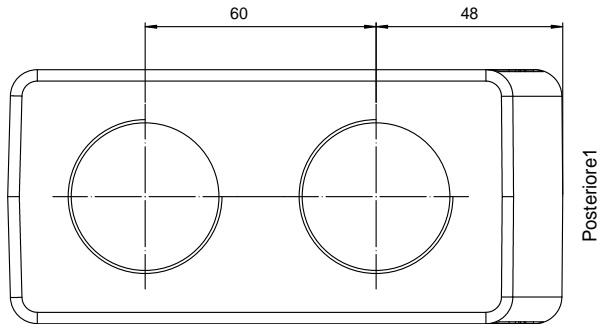

Diritti riservati

All rights reserved

06.07.20

MBV 24.240

Scale

©.Merafin

hood with top entry M40:1